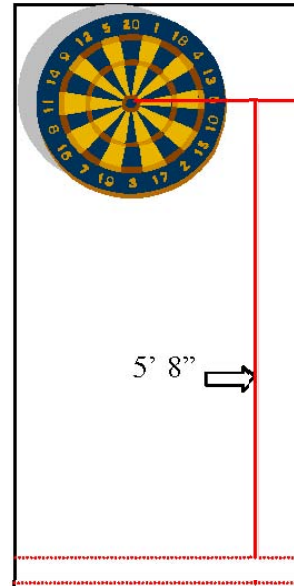

Chester & District Darts League

Secretary: Nan O'Connor
82, Aldford Road
Upton,
Chester.
CH2 1SS

Home: 01244 312384 Mobile: 07866 174206

The Height:-

Should be 5'8" from floor to centre of the Bull

The Throw:-

Should be 7'9¼" from the face of the board to the throwing line / Oche
Or if measured diagonally it should be 9'7⅞" from the bull to the throwing line.